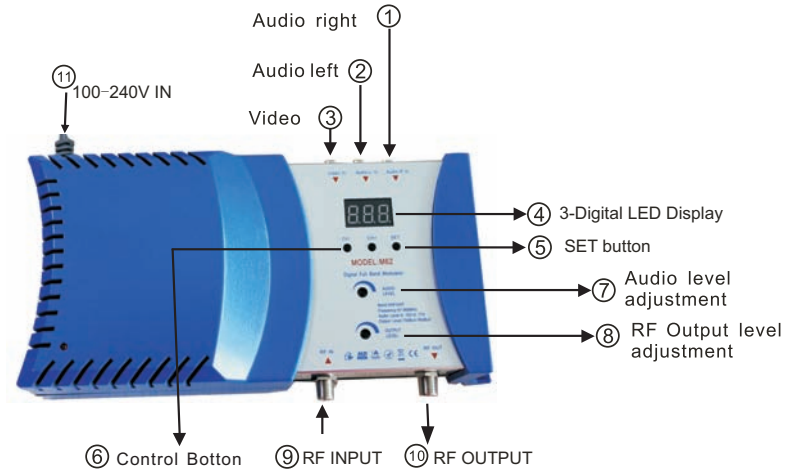

- Press CH- button can select function bit.
- Press CH+ button can select item bit.
- Press SET button can exit function mode

3. Function table

There are three functions in the function bit : 0, 1, 2.

Function bit	Item bit	Note
0	0	4.5MHz
	1 (default)	5.5MHz
	2	6.0MHz
	3	6.5MHz
1	0 (default)	Normal operation
	1	Test signal on
2	0	12dB
	1 (default)	16dB

Remark: Avoiding interference, please be advised the selected channel must be +/- 1-channel out of the existing program

Specification	UHF Band	VHF Band
TV SYSTEM	PAL G (5.5) I (6.0) K (6.5)	PAL B (5.5) D (6.5)
FREQUENCY	470-862MHz	47-300MHz
GAIN	18dB	
INSERTION LOSS	-3.5dB	
IMPEDANCE	75Ω	
RF OUTPUT LEVEL	70dBuV-90dBuV	
INPUT VIDEO LEVEL	1Vp-p±10%	
INPUT AUDIO LEVEL	2.1Vp-p±10%	
AUDIO FREQUENCY RESPONSE	50-15KHz	
POWER CONSUMPTION	2.7W MAX	
POWER SOURCE	230AC/9VDC	

CONNECTORS AND ACCESSORIES

2-WAY RF CONNECTORS

	INPUT	OUTPUT
A)	"F" Fem.	"F" Fem.
B)	9.5 Fem.	9.5 Male

Accessories:

- 1) 1PC video cable: Euro male-3xRCA male
- 2) 1PC of 75Ω terminator ("F" type)

Safety instruction is made to ISO/IEC Guide 37 [17]