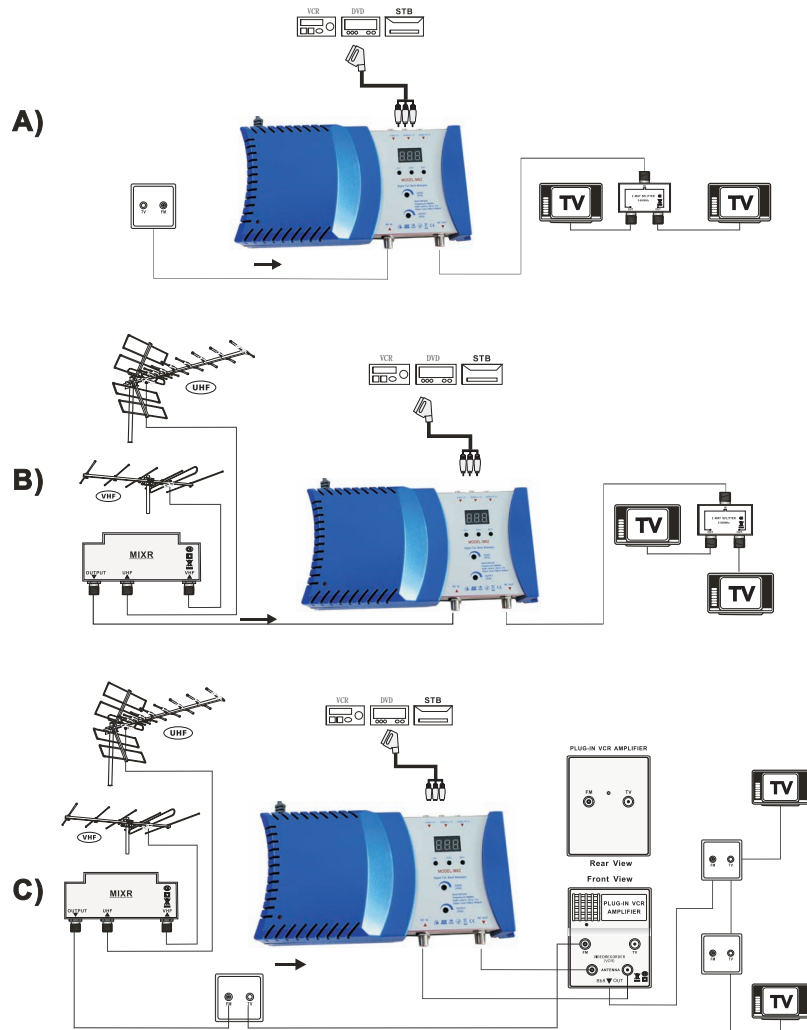

APPLICATION ILLUSTRATIONS

Frequency table

Europe system (Eu is winking on the display LED)

Channel	Frequency (MHz)	Channel	Frequency (MHz)	Channel	Frequency (MHz)
E02	48.25MHz	S24	327.25MHz	38	607.25MHz
E03	55.25MHz	S25	335.25MHz	39	615.25MHz
E04	62.25MHz	S26	343.25MHz	40	623.25MHz
S03	119.25MHz	S27	351.25MHz	41	631.25MHz
S04	126.25MHz	S28	359.25MHz	42	639.25MHz
S05	133.25MHz	S29	367.25MHz	43	647.25MHz
S06	140.25MHz	S30	375.25MHz	44	655.25MHz
S07	147.25MHz	S31	383.25MHz	45	663.25MHz
S08	154.25MHz	S32	391.25MHz	46	671.25MHz
S09	161.25MHz	S33	399.25MHz	47	679.25MHz
S10	168.25MHz	S34	407.25MHz	48	687.25MHz
E05	175.25MHz	S35	415.25MHz	49	695.25MHz
E06	182.25MHz	S36	423.25MHz	50	703.25MHz
E07	189.25MHz	S37	431.25MHz	51	711.25MHz
E08	196.25MHz	S38	439.25MHz	52	719.25MHz
E09	203.25MHz	21	471.25MHz	53	727.25MHz
E10	210.25MHz	22	479.25MHz	54	735.25MHz
E11	217.25MHz	23	487.25MHz	55	743.25MHz
E12	223.25MHz	24	495.25MHz	56	751.25MHz
S11	231.25MHz	25	503.25MHz	57	759.25MHz
S12	238.25MHz	26	511.25MHz	58	767.25MHz
S13	245.25MHz	27	519.25MHz	59	775.25MHz
S14	252.25MHz	28	527.25MHz	60	783.25MHz
S15	259.25MHz	29	535.25MHz	61	791.25MHz
S16	266.25MHz	30	543.25MHz	62	799.25MHz
S17	273.25MHz	31	551.25MHz	63	807.25MHz
S18	280.25MHz	32	559.25MHz	64	815.25MHz
S19	287.25MHz	33	567.25MHz	65	823.25MHz
S20	294.25MHz	34	575.25MHz	66	831.25MHz
S21	303.25MHz	35	583.25MHz	67	839.25MHz
S22	311.25MHz	36	591.25MHz	68	847.25MHz
S23	319.25MHz	37	599.25MHz	69	855.25MHz

Broadcasting System for European countries

Country	Nominal Voltage	Broadcasting system		
		System	VHF	UHF
Australia	240V	PAL	B	H
Belgium	220V	PAL	B	H
Denmark	220V	PAL	B	G
Finland	220V	PAL	B	G
Germany	220V	PAL	B	G
Iceland	220V	PAL	B	G
Italy	220V	PAL	B	G
Luxembourg	208V	PAL	B	G
Netherlands	220V	PAL	B	G
New Zealand	230V	PAL	B	G
Norway	230V	PAL	B	G
Portugal	220V	PAL	B	G
Romania	220V	PAL	D	K
Spain	220V	PAL	B	G
Sweden	220V	PAL	B	G
Switzerland	220V	PAL	B	G